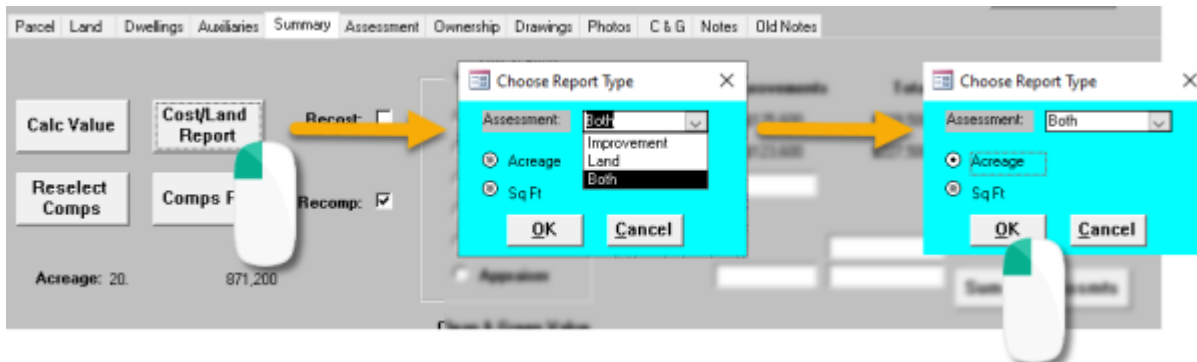

# Cost/Land Report

The Cost/Land Report was added in Version 22.12.30 of *Assessor2k*.

## How to Use

Click [Cost/Land Report] to open the blue box. You have the flexibility to generate:

- Improvement-only value breakdown report
- Land-only value breakdown report
- Both Improvement and Land value breakdowns

"Both" is the default "assessment" selection.

In the spirit of the "Land" tab's Acreage breakdown, you can select either the "Acreage" or "Sq Ft" calculation. Your choice of measurement will display on "Land" or "Both" assessment reports where applicable. *Note: these options are*