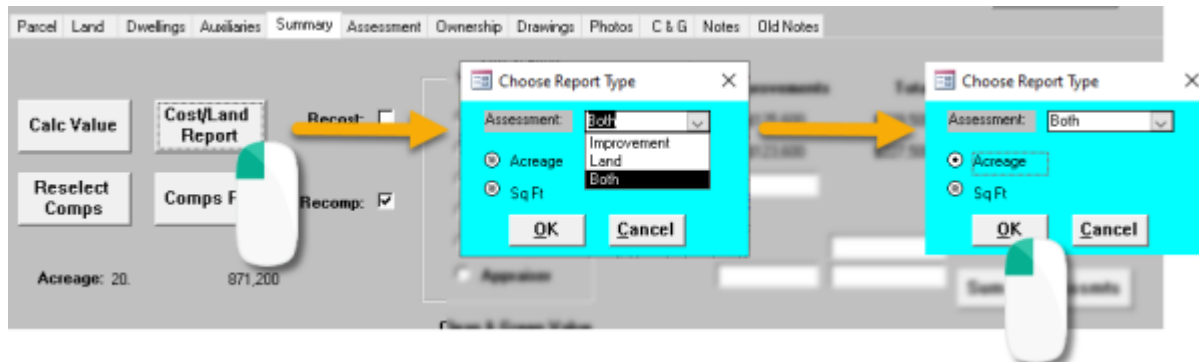

Cost/Land Report

The Cost/Land Report was added in Version 22.12.30 of Assessor2k.

How to Use

Click [Cost/Land Report] to open the blue box. You have the flexibility to generate:

- Improvement-only value breakdown report
- Land-only value breakdown report
- Both Improvement and Land value breakdowns