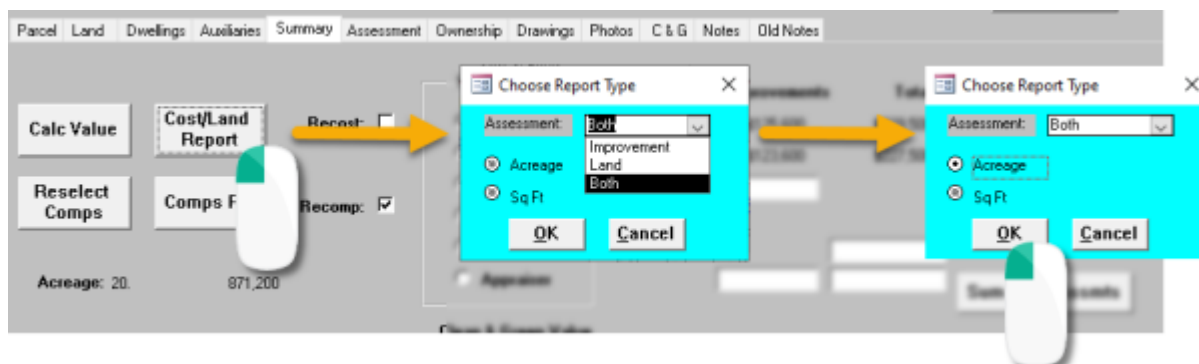

# Cost/Land Report

The Cost/Land Report was added in Version 22.12.30 of Assessor2k.

## How to Use

Click [Cost/Land Report] to open the blue box. You have the flexibility to generate:

- Improvement-only value breakdown report
- Land-only value breakdown report
- Both Improvement and Land value breakdowns