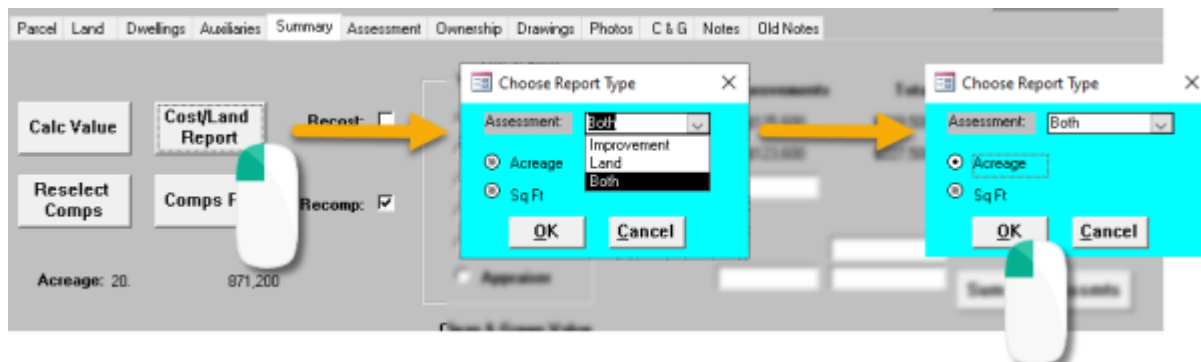

Cost/Land Report

The Cost/Land Report was added in Version 22.12.30 of Assessor2k.

How to Use

[Cost/Land Report] to open the blue box. You have the flexibility to generate:

- Improvement-only value breakdown report
- Land-only value breakdown report
- Both Improvement and Land value breakdowns