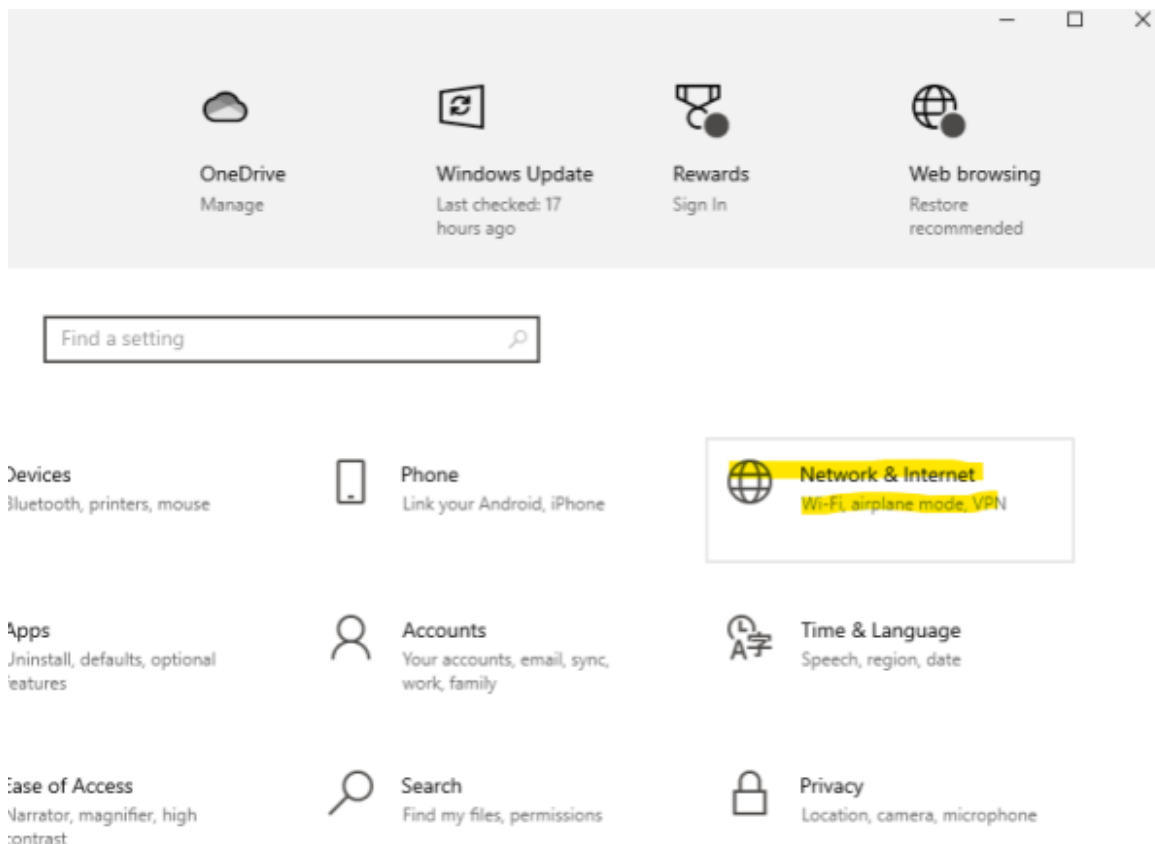

- If connected via Ethernet, select **Ethernet** → **Properties**. If connected via WIFI select **Wifi** → **Properties**.