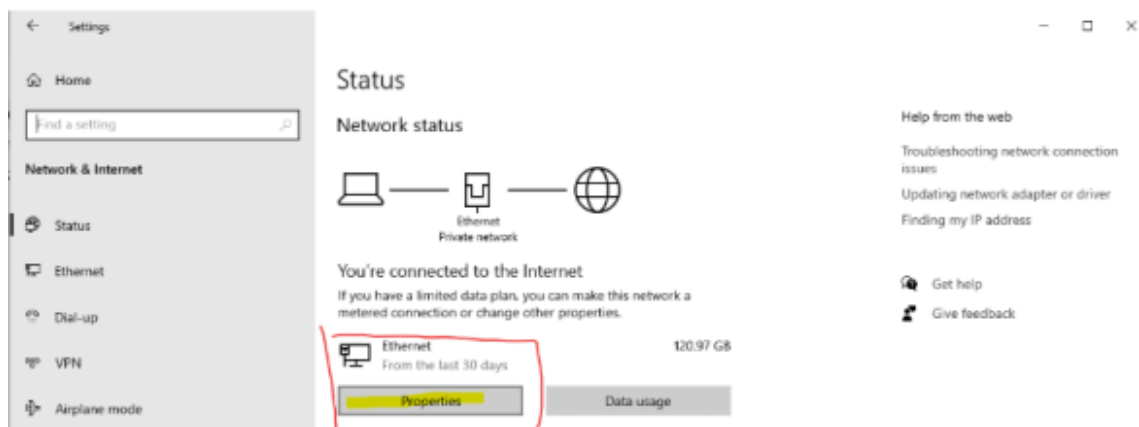

- Find your computer name next to "Device Name" (My computer is named "hal"):

- **To find your IP address:**
 - Click the Start button and go to Settings → Network & Internet

- If connected via Ethernet, select **Ethernet** → **Properties**. If connected via WIFI select **Wifi** → **Properties**.