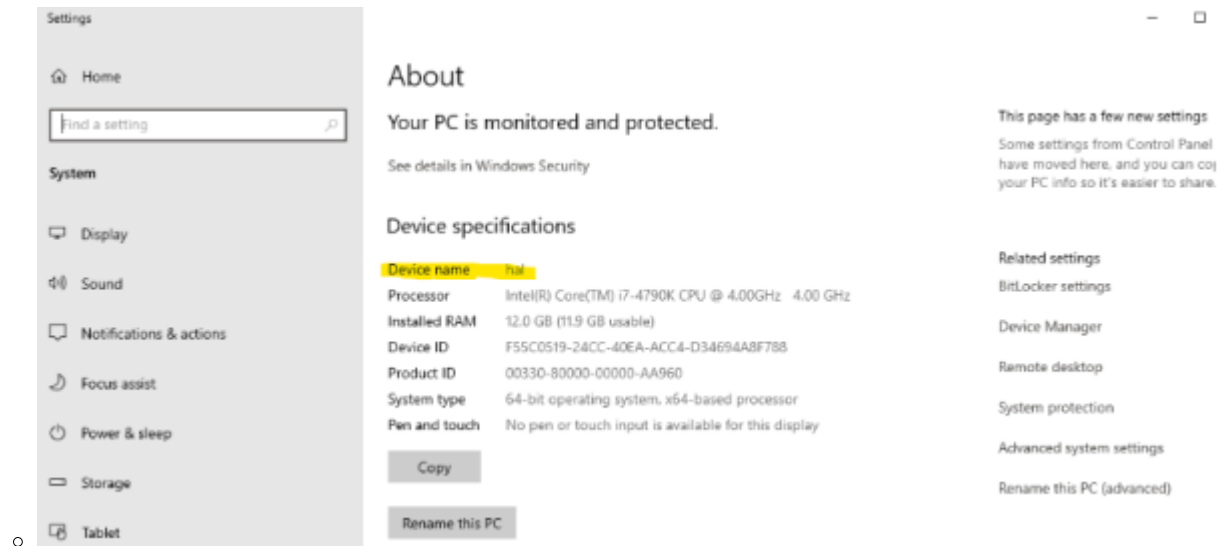

- **To find your IP address:**
  - Click the Start button and go to Settings → Network & Internet