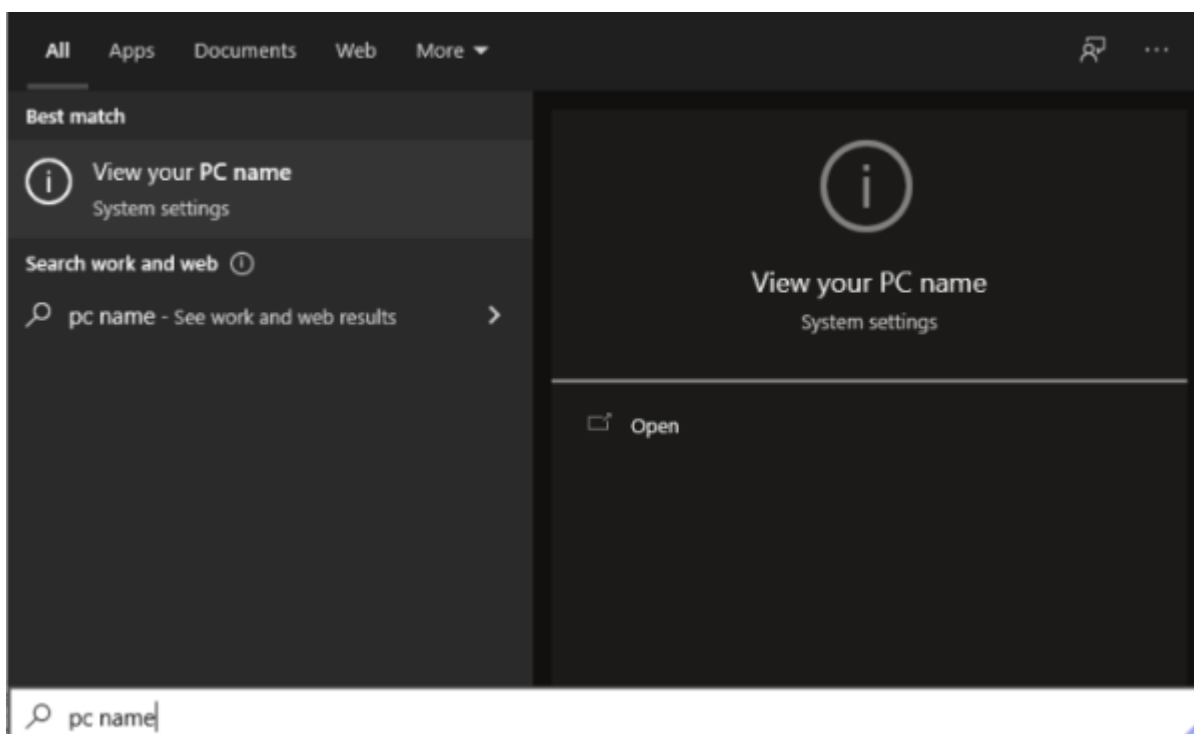

Assessor 2k User Support

General user support page for *Assessor 2k*

Requesting Assessor 2k User Support

When requesting support please include answers to the following questions:

1. Which computer are you currently experiencing the issue on? (*i.e.*, *TaxRE110*, *TYL7626* and/or *IP address*)
 - If unsure, **click the Start button and type "pc name" and select "View your PC name"**