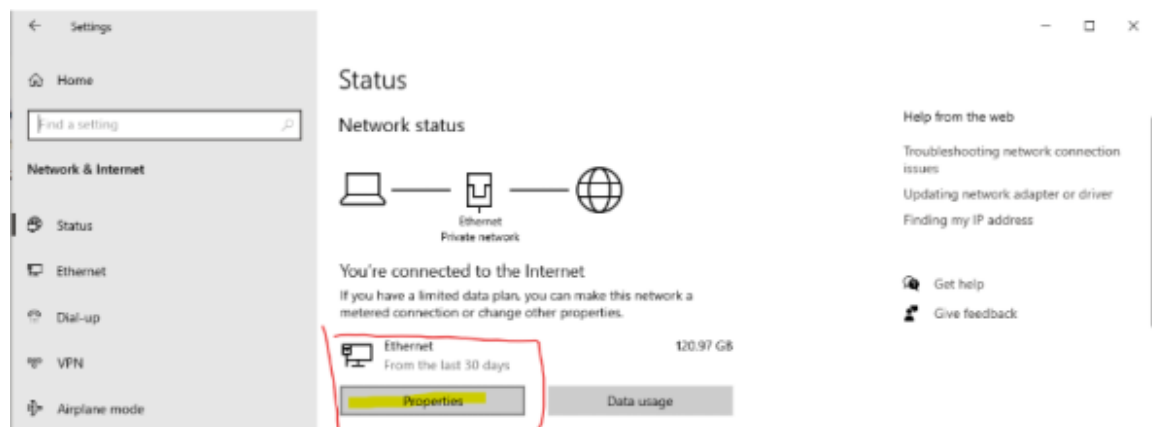

- Find your computer name next to "Device Name" (My computer is named "hal"):

- **To find your IP address:**
 - Click the Start button and go to Settings → Network & Internet

- If connected via Ethernet, select **Ethernet** → **Properties**. If connected via WIFI select **Wifi** → **Properties**.