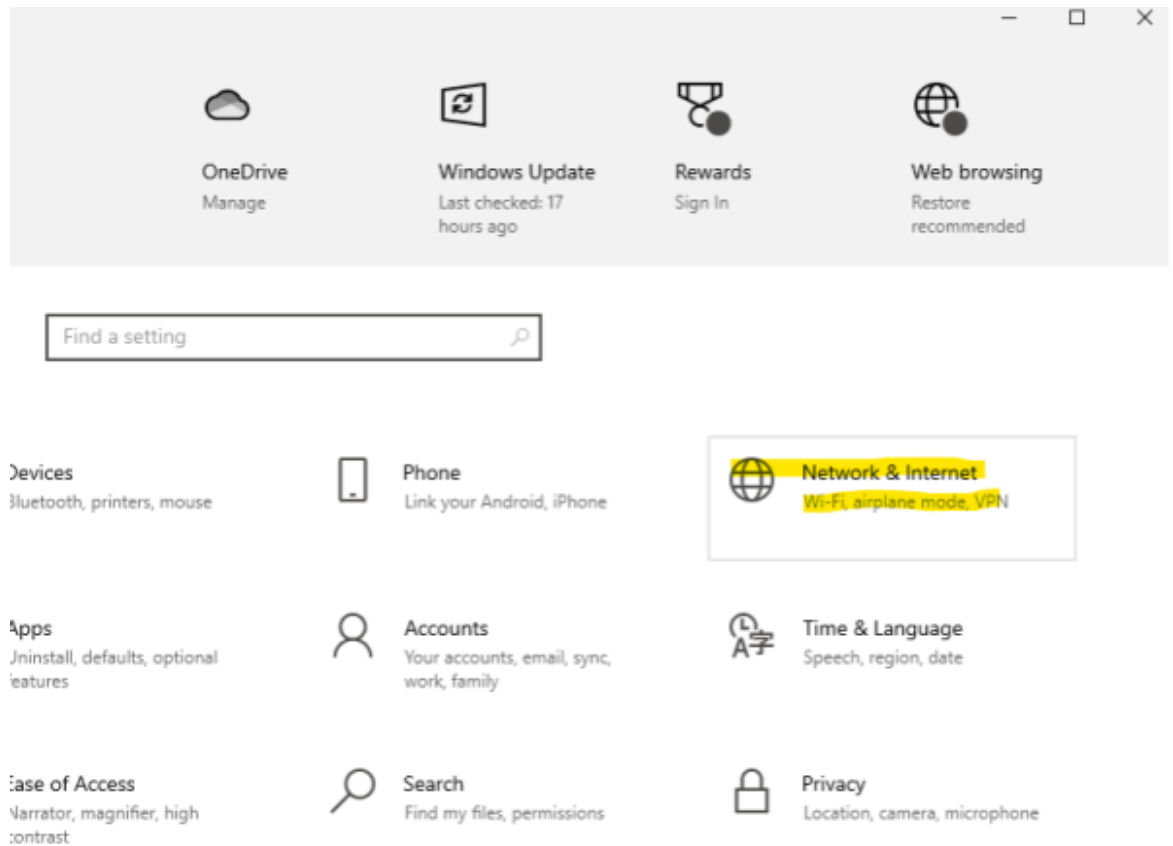

- If connected via Ethernet, select **Ethernet** → **Properties**. If connected via WIFI select **Wifi** → **Properties**.