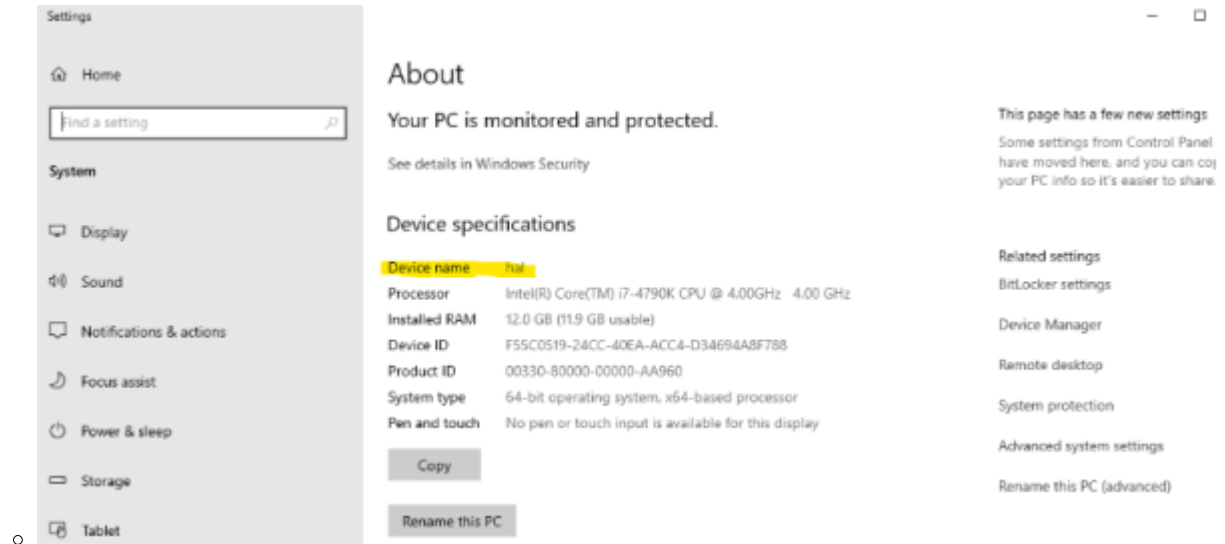

- Find your computer name next to "Device Name" (My computer is named "hal"):

- **To find your IP address:**
 - Click the Start button and go to Settings → Network & Internet

- If connected via Ethernet, select **Ethernet** → **Properties**. If connected via WIFI select **Wifi** → **Properties**.